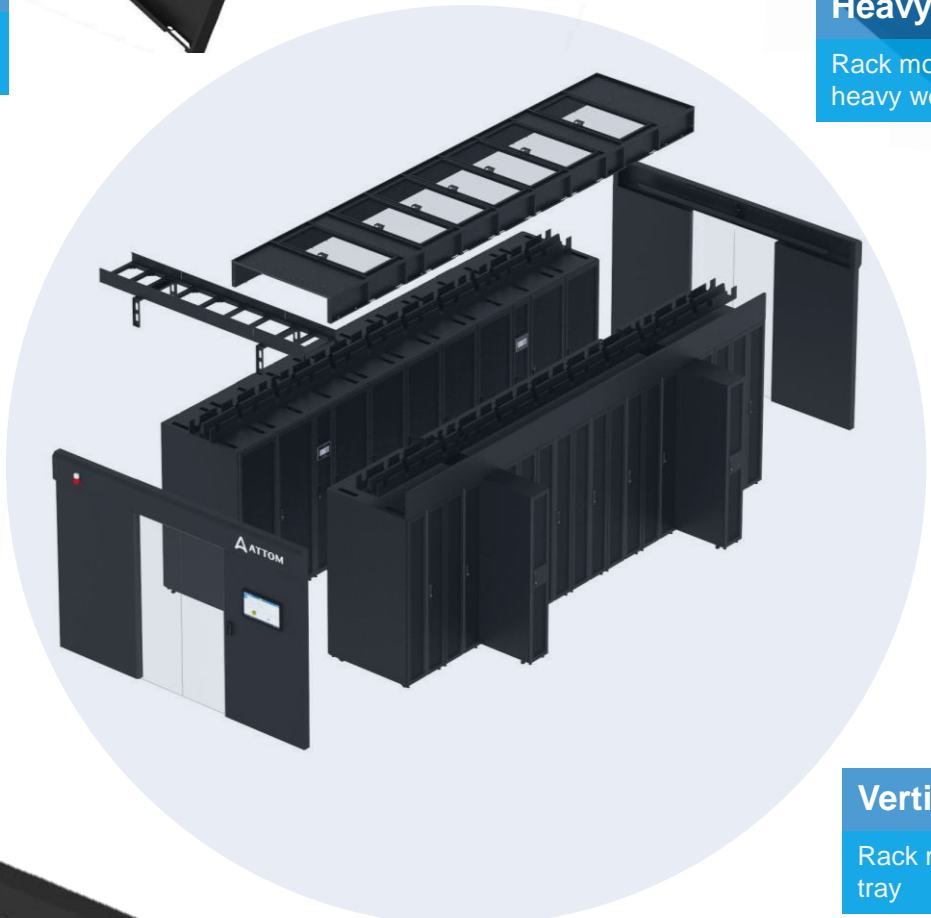

Cable Management

Rack mount Cable management systems.

Blank Panel

Quick installation no-tool type blank panel.

End Doors

Sliding end door manual or automatic type

Vertical Cable Tray

Rack mount vertical cable tray

Top Cable Tray

Top cable tray for power cable and signal cables

Customize with Expert

Rack Solutions

Technical Data – Rack and Accessories

Item	Model	Width	Depth	Height	Weight	Color	Notes
Racks							
Rack	PR60824	600	800	24U	87	RAL9005	-
Rack	PR61024	600	1000	24U	105	RAL9005	-
Rack	PR60842	600	800	42U	112	RAL9005	-
Rack	PR80842	800	800	42U	143	RAL9005	-
Rack	PR61042	600	1000	42U	151	RAL9005	-
Rack	PR81042	800	1000	42U	173	RAL9005	-
Rack	PR61142	600	1100	42U	165	RAL9005	-
Rack	PR81142	800	1100	42U	187	RAL9005	-
Rack	PR61242	600	1200	42U	179	RAL9005	-
Rack	PR81242	800	1200	42U	201	RAL9005	-
Rack	PR61247	600	1200	47U	195	RAL9005	-
Rack	PR81247	800	1200	47U	226	RAL9005	-
Accessories							
Blank Panel	R-OP1N	483	35	1U	0.15	RAL9005	-
Blank Panel with Brush	R-OP1B	483	15	1U	0.4	RAL9005	-
Horizontal Cable Management	R-OCHNB1	483	70	1U	0.8	RAL9005	-
Vertical Cable Management	R-OCVNP42	80	15	42U	1.5	RAL9005	-
L Shelf	R-OSL	40	680	-	0.8	RAL9005	40kg loading capacity
Light Weight Layer	R-OSU71	470	710	-	3.8	RAL9005	40kg loading capacity
Heavy Weight Layer	R-OSF71	470	710	-	7.0	RAL9005	160kg loading capacity